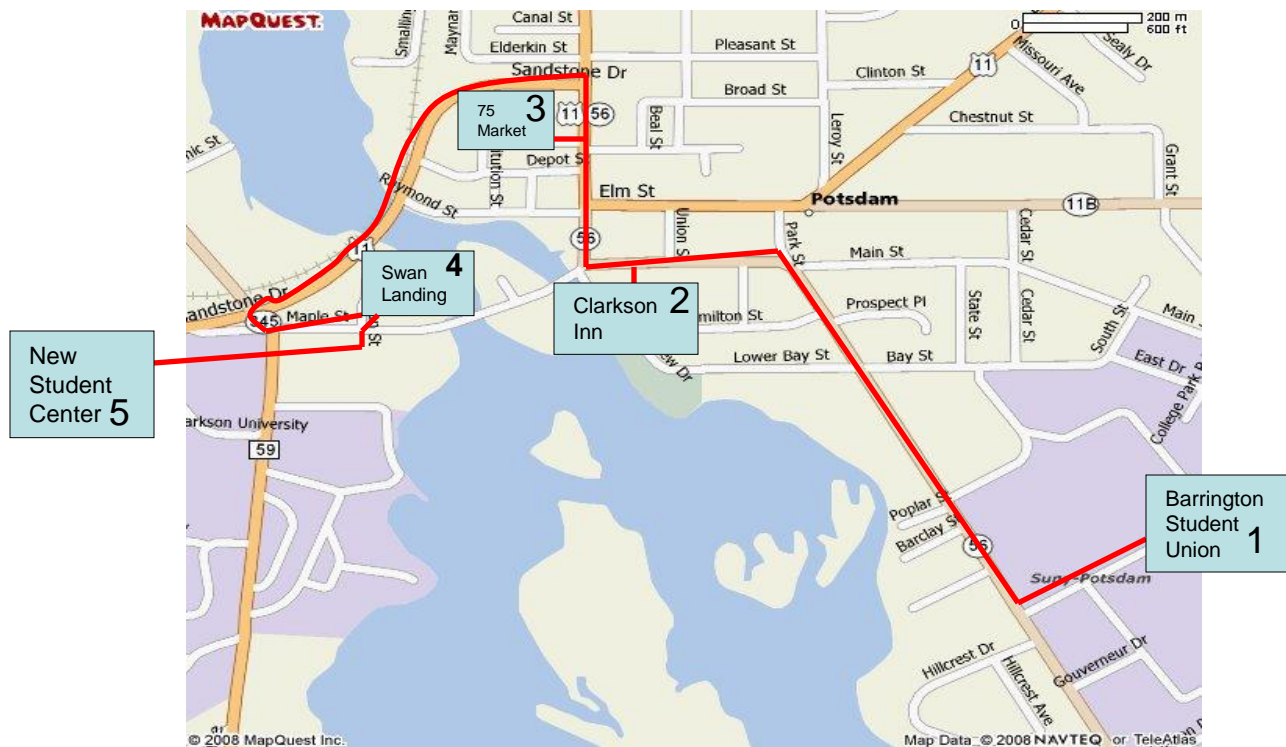

# The World In Potsdam Diversity Festival **Bus Route**

Please note the following Schedule:

**\*\*\* IMPORTANT!!** The **Yellow** School Bus will leave from Barrington Student Union at 11:00 (with SUNY students participating in crafts, etc.) and go directly to Clarkson's New Student Center.

From then on the OFFICIAL shuttle times begin as follows:

- 11:30a.m. Meet driver at Barrington Student Union SUNY(1 on Map)
- 11:35a.m. Stop at Clarkson Inn (downtown stop, 2 on Map)
- 11:40a.m. Stop at 75 Market Street (3 on Map)
- 11:45a.m. Stop at Swan Landing Apartments (in front, 4 on Map)
- 11:50a.m. Stop at New Student Center at Clarkson University (5 on Map)

*The same route will continue with the last bus leaving New Student Center at 3:45p.m.*